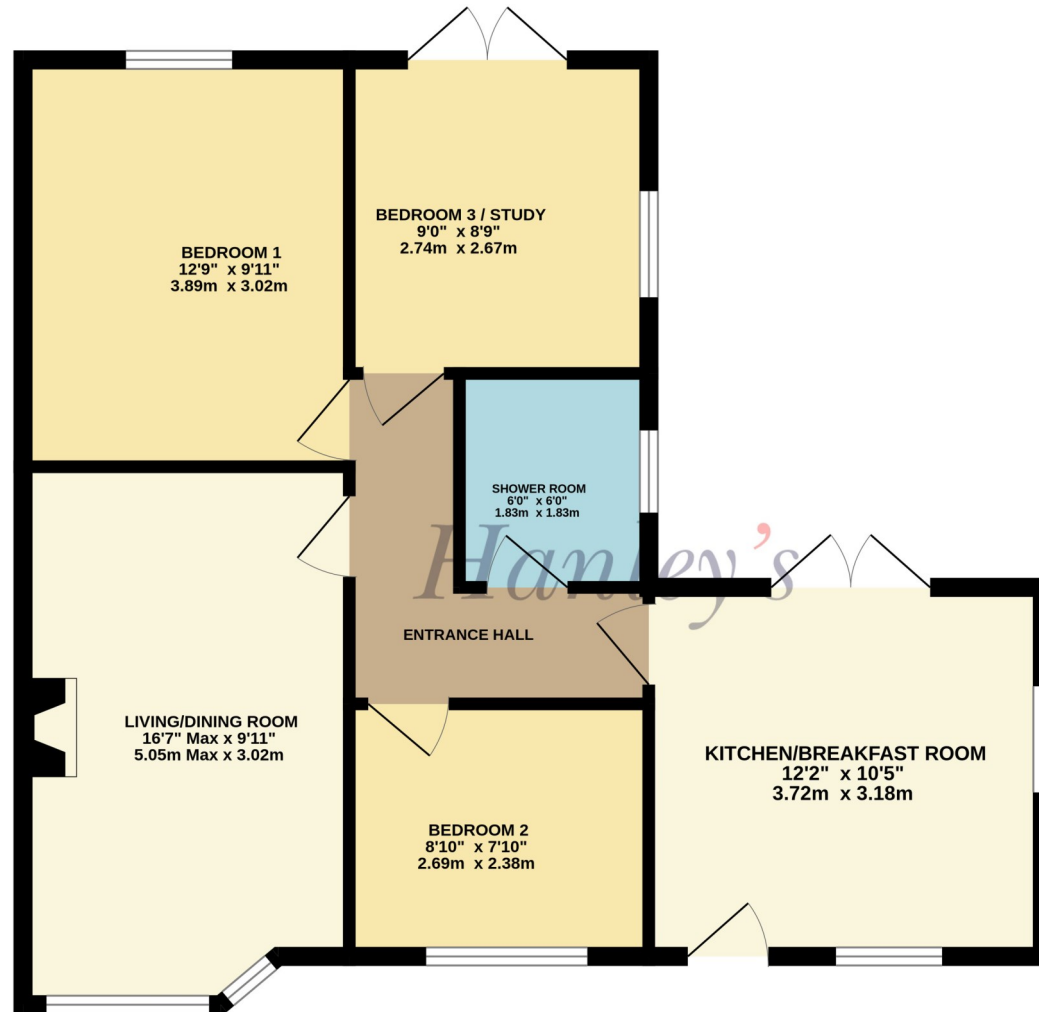

GROUND FLOOR
684 sq.ft. (63.6 sq.m.) approx.

TOTAL FLOOR AREA : 684 sq.ft. (63.6 sq.m.) approx.